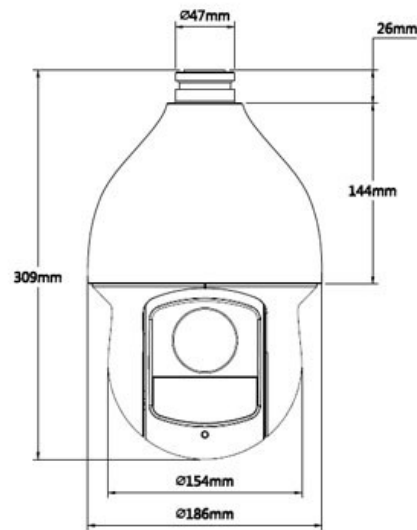

CP- UNP-2013TL10-P**1.3 MP Full HD IP IR PTZ Camera****Main Features**

- 1/3" CMOS Image sensor
- Powerful 20x Optical and 16x Digital zoom
- Max. 25/30fps@1.3MP and 720P Resolution
- DWDR, Day/Night(ICR), Ultra DNR, Auto iris, Auto focus
- Up to 300 Presets, 8 Tour, 5 Pattern, 5 Auto scan
- Max 400°/s pan speed, 360° endless pan rotation
- IR Range of 100 Mtr.
- Built-in 2/1 alarm in/out, IP66, PoE Plus
- Mobile Software: iCMOB, gCMOB, wCMOB
- CMS Software: KVMS Pro, vOptimus Pro

CP- UNP-2013TL10-P

1.3 MP Full HD IP IR PTZ Camera

Feature

Image Sensor
 Effective Pixels
 S/N Ratio
 Minimum Illumination
 Focal Length
 Focus Control
 White Balance
 Close Focus Distance
 Angle of View
 Electronic Shutter
 AGC control
 Back Light Compensation
 Optical Zoom
 Digital Zoom
 Pan Travel
 Tilt Travel
 Presets
 Preset Speed
 Privacy Masking
 Special Features
 Power up Action
 Time Task
 Idle Motion
 Day/Night: IR Cut Filter
 Video Compression
 Video Streaming
 Audio Compression
 Audio Streaming
 IVS
 Protocols

CP- UNP-2013TL10-P

1.3 MP Full HD IP IR PTZ Camera

Feature

Alarm
Max Remote Users
Operating Temperature
Smart Phone
Memory Slot
Weather Proof Standard
Dimension
Weight
Power Source
Power Consumption

Specification